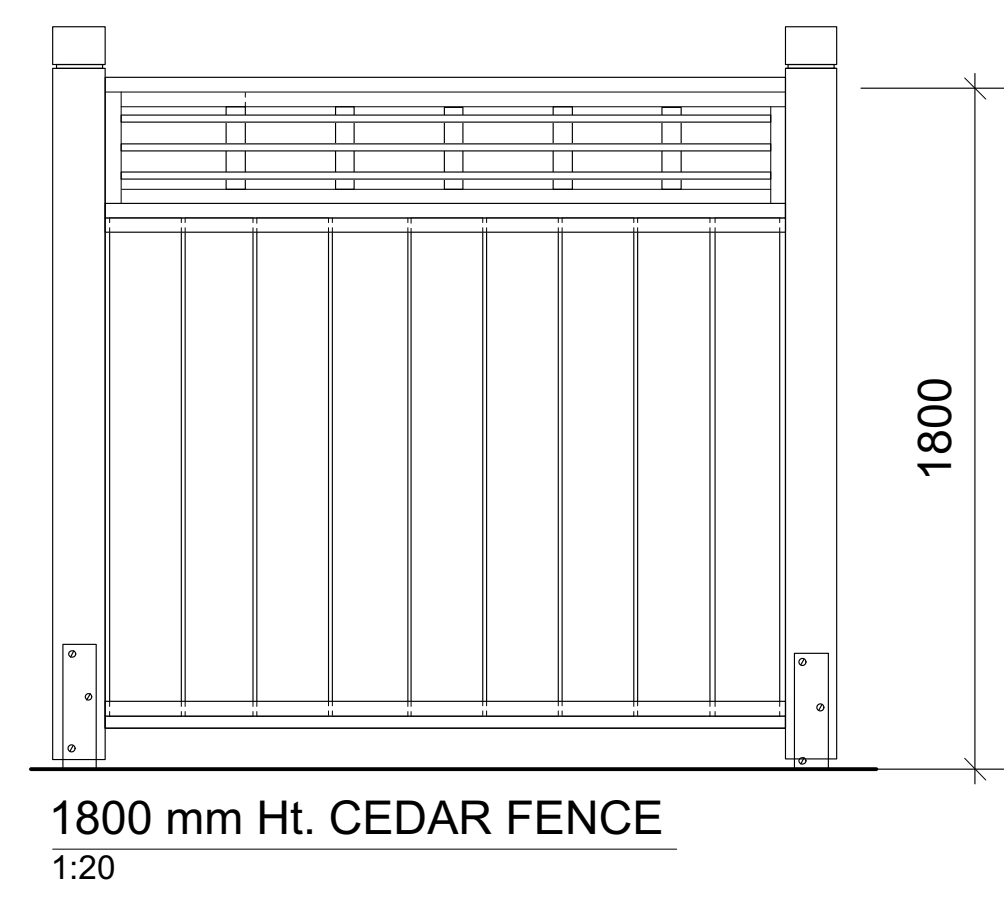

Vines

Total: 24

Botanical Name	Common Name	Size
Clematis viticella 'Polish Spirit'	Polish Spirit Clematis	#1 pot
Hydrangea anomala petiolaris	Climbing Hydrangea	#5 pot

Notes:

- All work to be completed to current BCSLA Landscape Standards
- All soft landscape to be irrigated with an automatic irrigation system

Tree Retention Legend

1015 Cook Street | Landscape Concept Plan