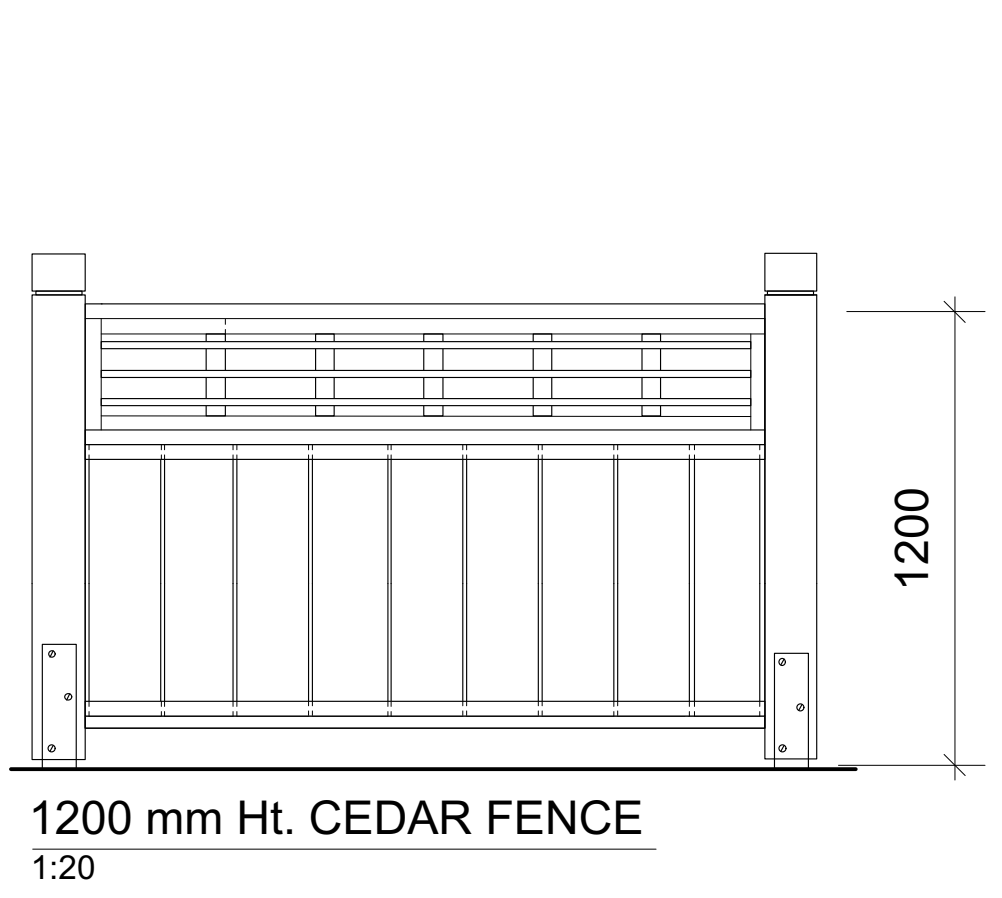

Vines

Total: 24

Botanical Name	Common Name	Size
Clematis viticella 'Polish Spirit'	Polish Spirit Clematis	#1 pot
Hydrangea anomala petiolaris	Climbing Hydrangea	#5 pot

Notes:

- All work to be completed to current BCSLA Landscape Standards
- All soft landscape to be irrigated with an automatic irrigation system

Tree Retention Legend

1015 Cook Street | Landscape Concept Plan